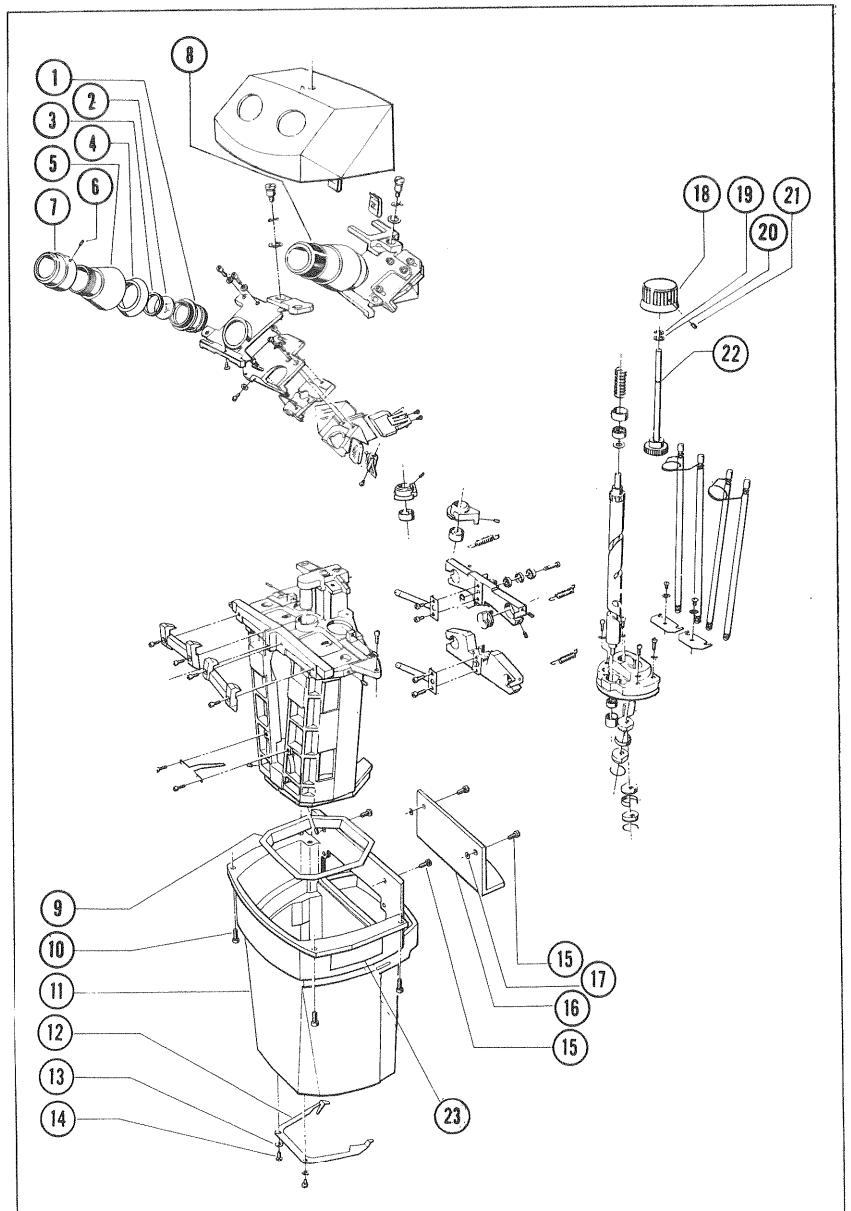

# StereoZoom 7 1.0X thru 7.0X Variable Power Pod, Cat. No. 31-27-01

Key	Description	Part No.
1	Tube	312701-438
2	Dust Cover	312701-047
3	Snap Ring	312701-437
4	Dust Seal	312701-496
5	Adapter (left)	312701-234
	Adapter (right)	312701-325
	not exploded	
6	2-64 x 1/16 Set Screw	312701-379ND
7	Eyepiece Ring	312701-235
8	Eyepiece Adjusting Ring	312701-236
9	Gasket	312701-356
10	6-32 x 1/4 Fillister Hd Screw	312701-436ND
11	Lower Housing	312701-510
12	Mounting Spring	312701-349
13	1/8 x 1/4 dia Washer	312701-351ND
14	1-40 x 1/4 Phillips Hd Screw	312701-308ND
15	6-32 x 1/2 Fillister Hd Screw	312701-400ND
16	Cover Plate	312701-393
17	F-332 Washer	90008-463
18	Knob	312701-507
19	Tru-Arc 5133-25	312695-111ND
20	F-310 Washer	90008-378
21	4-40 x 1/4 Set Screw	312701-485
22	Gear & Shaft Assy	312701-408
23	Name Plate	312701-509

**NOTE: IT IS RECOMMENDED THAT PARTS NOT NUMBERED BE REPLACED AND INSTALLED AT THE FACTORY SHOULD THE NEED EVER ARISE.**