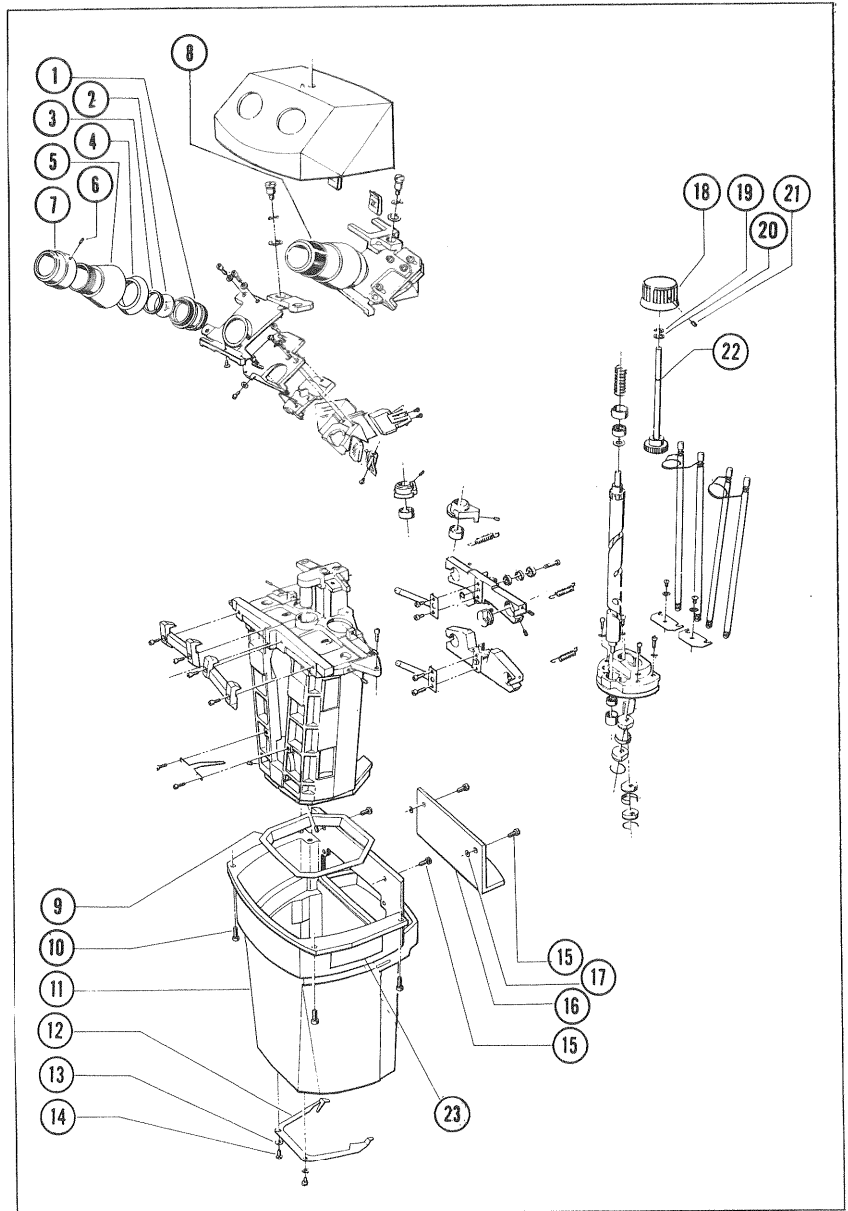

StereoZoom 7 1.0X thru 7.0X Variable Power Pod, Cat. No. 31-27-01

Key	Description	Part No.
1	Tube	312701-438
2	Dust Cover	312701-047
3	Snap Ring	312701-437
4	Dust Seal	312701-496
5	Adapter (left)	312701-234
6	Adapter (right)	312701-325
7	not exploded	not exploded
8	2-64 x 1/16 Set Screw	312701-379ND
9	Eyepiece Ring	312701-236
10	Gasket	312701-356
11	6-32 x 1/4 Fillister Hd Screw	312701-436ND
12	Lower Housing	312701-510
13	Mounting Spring	312701-349
14	1/8 x 1/4 dia Washer	312701-351ND
15	1-40 x 1/4 Phillips Hd Screw	312701-308ND
16	6-32 x 1/2 Fillister Hd Screw	312701-400ND
17	Cover Plate	312701-393
18	F-332 Washer	90008-463
19	Knob	312701-507
20	Tru-Arc 5133-25	312695-111ND
21	F-310 Washer	90008-378
22	4-40 x 1/4 Set Screw	312701-485
23	Gear & Shaft Assy	312701-408
24	Name Plate	312701-509

NOTE: IT IS RECOMMENDED THAT PARTS NOT NUMBERED BE REPLACED AND INSTALLED AT THE FACTORY SHOULD THE NEED EVER ARISE.