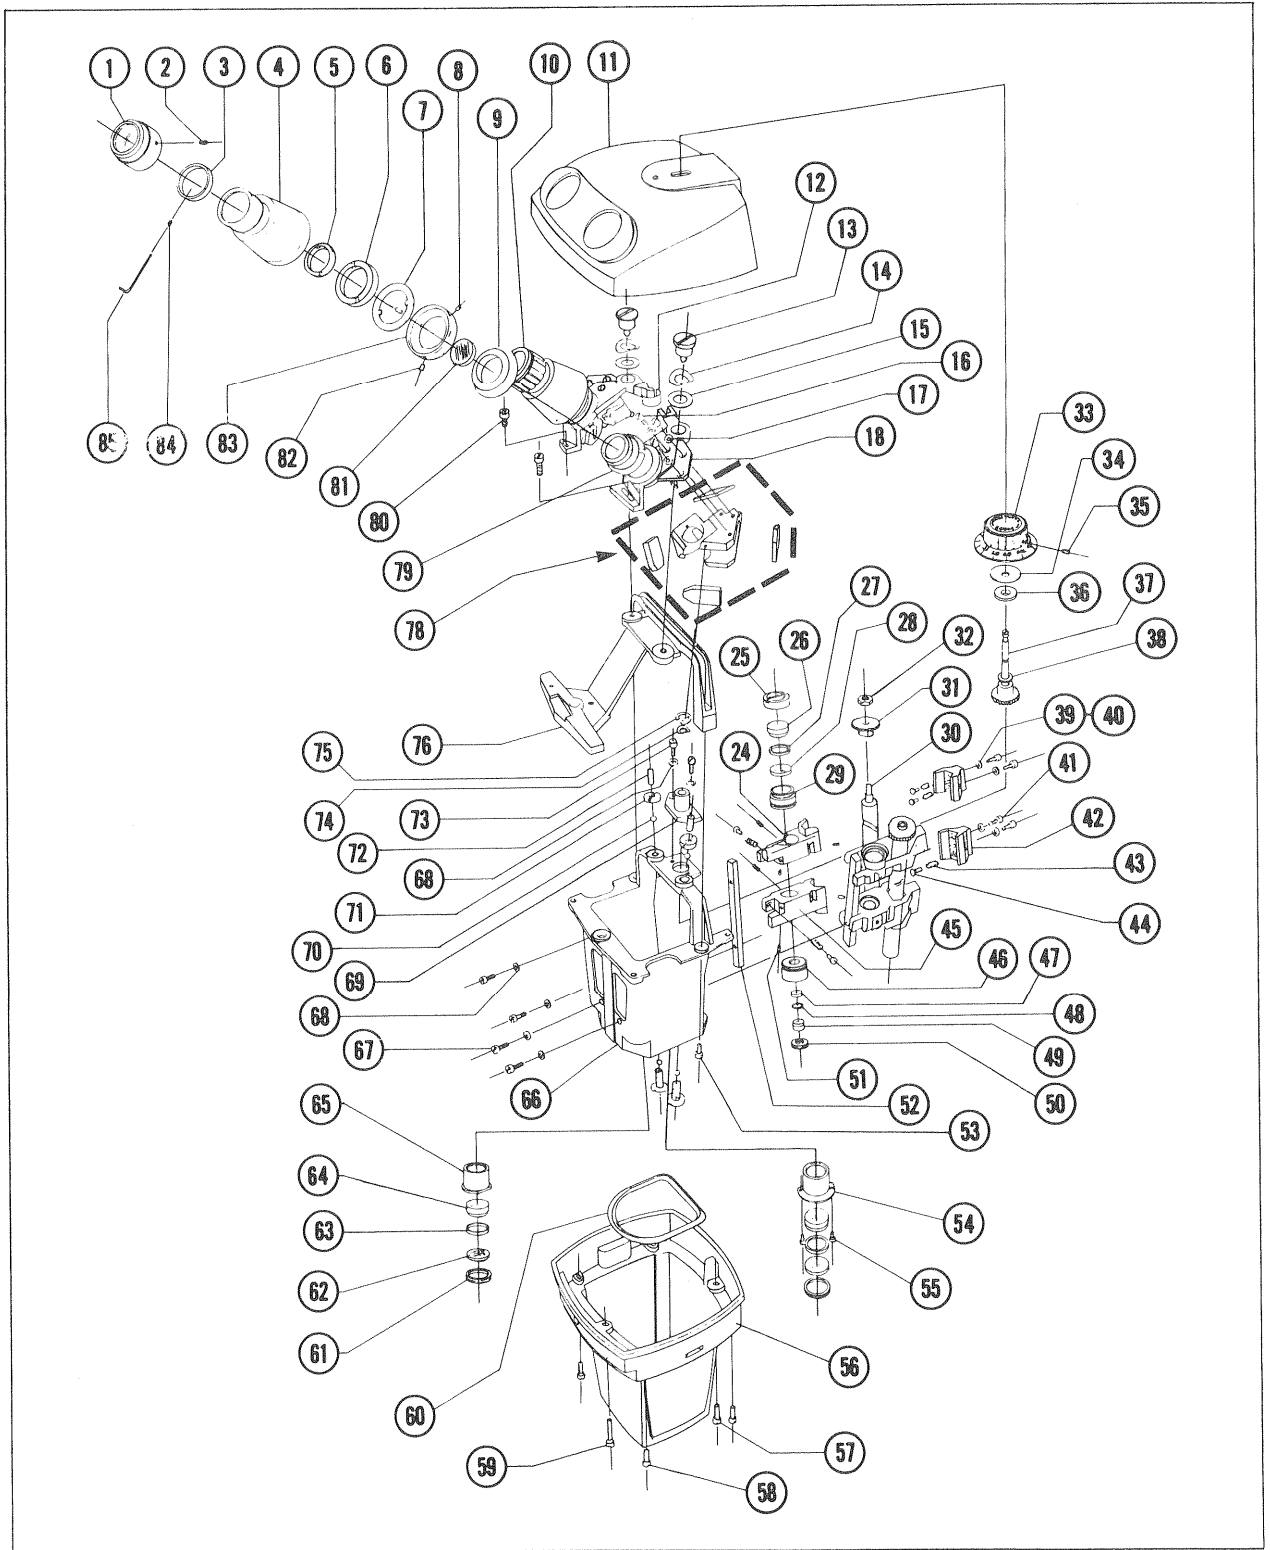

StereoZoom 5

0.8X thru 4.0X Variable Power Pod, Cat. No. 31-27-40

**STEREOZOOM 5
POWER POD
CAT. NO. 31-27-40**

Key	Description	Part No.	Key	Description	Part No.
1	Eyepiece Ring	312740-102	60	Cover Gasket	312694-312
2	2-64 x 1/16 lg Set Screw	312701-379ND	61	Retainer	312740-151
3	Lock Ring	312740-101	62	Lens I	312740-032
4	Adapter	312740-104	63	H-I Spacer	312740-118
5	Retaining Ring	312694-321	64	Lens GH Assy	312740-031
6	Adapter	312694-269	65	Left Objective Mount	312740-123
7	Dust Seal Washer	312694-234	66	Lead Screw Mount	312740-125
8	4-48 x 1/4 lg Set Screw	315153-120	67	6-40 x 3/8 lg Screw	312694-328
9	Dust Seal	312740-129	68	F-306 Washer	90008-369
10	Adj. Eyepiece Ring	312740-103	69	Driver Gear Support	312799-107
11	Mirror Housing	312740-160	70	Ball .1562 dia	312694-152
12	Tape	312740-132	71	Lock Nut	312694-322
13	Pivot Screw "A"	312694-144	72	Bearing Screw	312694-118
14	F-309 Washer	90008-377	73	6-32 x 3/8 lg Screw	312694-329
15	F-108 Washer	90008-281	74	F-310 Washer	90008-378
16	4-48 x 3/16 lg Screw	312694-326	75	Tru-Arc Retainer 5133-25	312695-111
17	F-120 Washer	90008-125	76	EP Mount Support	312799-102
*18	EP Mount Right (refer to key # 79)	312740-135	*78	Mirror Mount Right Assy	312694-376
	EP Mount Left (not exploded)	312799-115		Mirror Mount Left Assy	
24	Cell Mt B & Pad Assy	312694-348		(not exploded)	312694-375
25	Retainer	312740-105	*79	Tube—must be assembled with	
26	AB Lens Assy	312740-023		key # 18	312694-277
27	Spacer	312740-106	80	Pivot Screw "B" (2)	314694-145
28	Lens C	312740-024	81	Dust Cover	312694-052
29	Mount ABC	312740-107	82	4-48 x 3/16 lg Set Screw	313326-128
30	L.H. Lead Screw & Gear Assy	312740-113	83	Dust Seal Cap	312694-259
	F-303 Washer (not shown)	90008-366	84	2-64 x 1/16 lg Set Screw	312740-136
	R.H. Lead Screw & Gear Assy		85	Hex Wrench	312740-148
	(not exploded)	312740-114			
31	Gear	312799-183		*Sold in Assembled Units Only.	
32	Gear Lock Nut	312694-169			
33	Magnification Knob Assy	312740-141			
34	F-304 Washer	90008-367			
35	6-32 x 1/2 lg Set Screw	312694-236			
36	Knob Washer	312694-141			
37	Shaft & Gear Assy	312740-133			
38	F-305 Washer	90008-368			
39	F-119	90008-124			
40	Washer (not shown)	312799-235			
41	2-56 x 5/16 lg. Screw	312694-292			
42	Obj. Mt. Cover	312799-178			
43	Cover Spring	312694-372			
44	Pad "B"	312694-105			
45	Cell Mt A Pad Assy	312694-351			
46	DEF Mount	312740-109			
47	Lens D	312740-025			
48	D-E Spacer	312740-110			
49	EF Lens Assy	312740-028			
50	Retainer	312740-111			
51	2-64 x 7/32 lg Set Screw	312694-310			
52	Guide Bar	312694-106			
53	8-36 x 9/32 lg Screw	312694-327			
54	Right Objective Mount	312740-120			
55	2-56 x 3/16 lg Screw	312694-302			
56	Objective Cover	312694-370			
57	6-40 x 3/8 lg Screw (1)	312694-324			
58	6-32 x 9/32 lg Screw (4)	316012-150			
59	6-40 x 1.00 lg Screw (1)	312694-325			