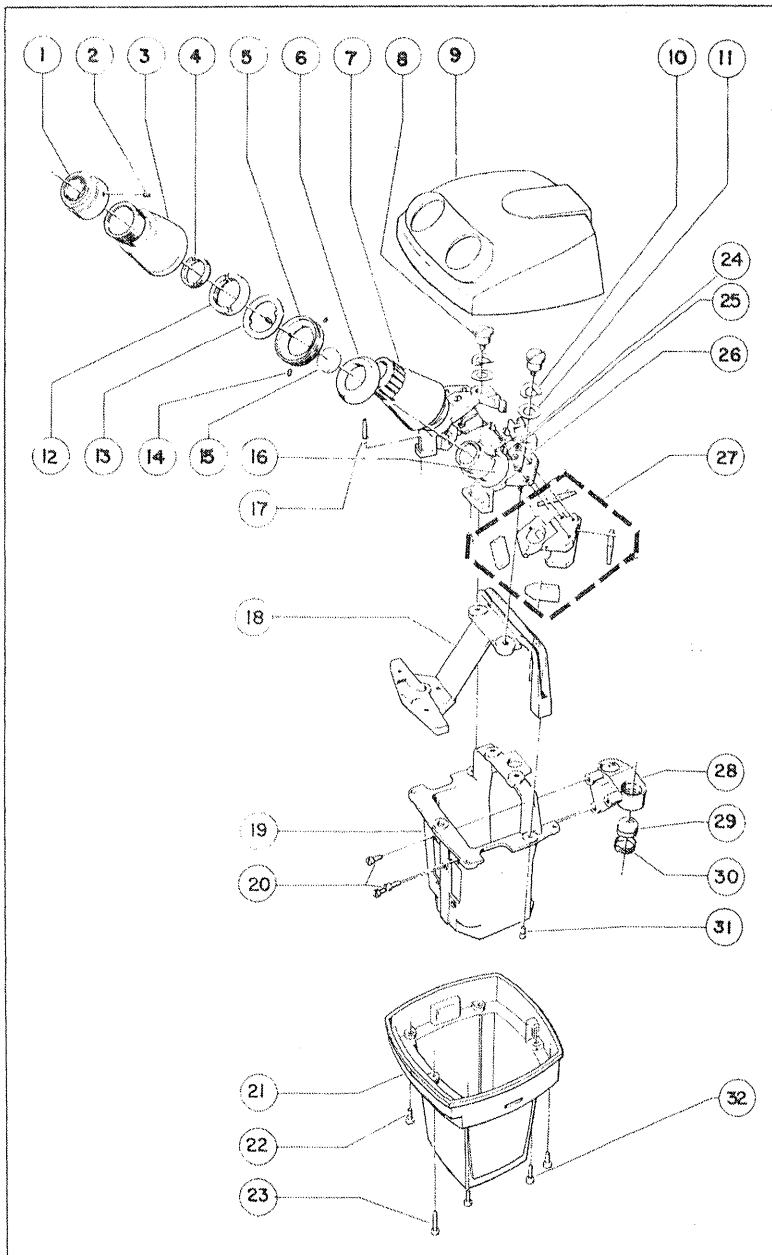

# STEREO 1

## 1.0X Fixed Power Pod, Cat. No. 31-26-91

Key	Description	Part No.
1	Eyepiece Ring	312694-175
2	2-64T x 1/16 Set Screw	312701-379ND
3	Eyepiece Adapter	312694-369
4	Ret. Ring	312694-321
5	Dust Seal Cap	312694-259
6	Dust Seal	312740-129
7	Eyepiece Adj. Ring	312694-129
8	Pivot Screw A	312694-144
9	Mirror Housing	312691-129
10	F-309 Washer	90008-377
11	F-108 Washer	90008-281
12	Adapter	312694-269
13	Dust Seal Washer	312694-234
14	4-48 x 1/4 Set Screw	315153-120ND
15	Dust Cover	312694-052
16	Body Tube	312694-277
17	Pin	312799-171
18	Eyepiece Mount Support Housing	312799-102
19	Housing	312692-105
20	8-32G10S Screw	96208-0808
21	Objective Cover	312694-370
22	6-32 x 5/16 lg Screw (4)	316012-150
23	6-40 x 1.00 lg Screw (1)	312694-125
24	4-48 x 3/16 Screw	312694-326ND
25	F-120 Washer	90008-125
26	Eyepiece Mount Right Eyepiece Mount Left	312799-116
*27	Mirror Mount Right Assy Mirror Mount Left Assy (not exploded)	312694-376
28	Lens Mount	312694-375
29	Lens AB Assy	312691-101
30	Retainer Ring	312691-023
31	8-36 x 3/2 Screw	423496-106
32	6-40T x 3/8 Screw	312694-327ND 312694-324ND