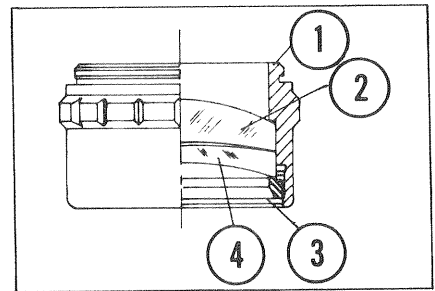

1.5X LENS CAT. NO. 31-27-43

Key	Description	Part No.
1	Mount	312743-101
2	Lens A	312743-021
3	Retainer	312743-102
4	Lens B	312743-022