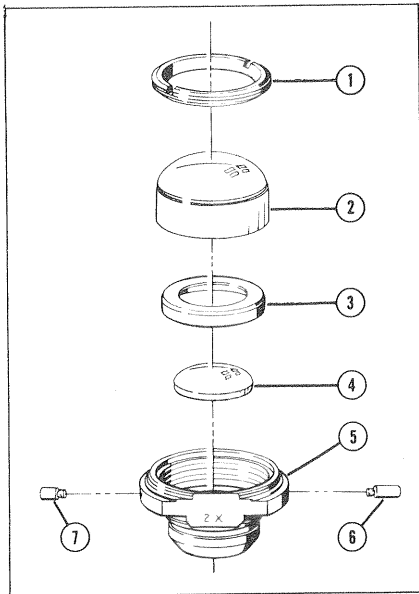

1.5X LENS CAT. NO. 31-27-43

Key	Description	Part No.
1	Mount	312743-101
2	Lens A	312743-021
3	Retainer	312743-102
4	Lens B	312743-022

Supplementary Lenses For StereoZoom 7

.25X LENS ADAPTER
CAT. NO. 31-27-08

Key	Description	Part No.
1	Mount	312708-102
2	Pin	312704-108
3	AB Lens Assy	312708-023
4	Retainer	312708-103
5	Pin	312704-107
6	C Lens	312708-024

0.5X LENS CAT. NO. 31-27-04

Key	Description	Part No.
1	Retainer	312704-102
2	Lens AB Assy	312704-026
3	Mount	312704-101
4	Pin	312704-107
5	Pin	312704-108

1.5X LENS CAT. NO. 31-27-05

Key	Description	Part No.
1	Retainer	312704-102
2	Lens AB Assy	312705-026
3	Lens C	312705-024
4	Mount	312705-101
5	Pin	312704-107
6	Pin	312704-108

2.0X LENS CAT. NO. 31-27-06

Key	Description	Part No.
1	Retainer	312704-102
2	Lens AB Assy	312706-026
3	Spring	312706-103
4	Lens C	312706-024
5	Mount	312706-105
6	Pin	312704-107
7	Pin	312704-108

LENS SHIELD CAT. NO. 31-27-35

Key	Description	Part No.
1	Mount	312734-101
2	Pin	312704-108
3	Seal Assy	312735-103
4	Pin	312704-107