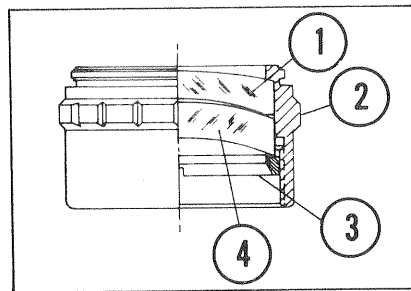

0.75X LENS CAT. NO. 31-27-42

Key	Description	Part No.
1	Lens A	312742-021
2	Mount	312742-101
3	Retainer	312742-102
4	Lens B	312742-022