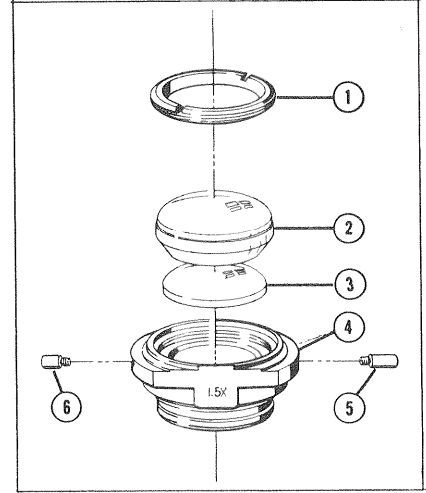

0.3X LENS CAT. NO. 31-27-41

Key	Description	Part No.
1	Mount	312741-101
2	Lens A	312741-021
3	Retainer	312742-102
4	Lens B	312741-022

0.75X LENS CAT. NO. 31-27-42

Key	Description	Part No.
1	Lens A	312742-021
2	Mount	312742-101
3	Retainer	312742-102
4	Lens B	312742-022

1.5X LENS CAT. NO. 31-27-43

Key	Description	Part No.
1	Mount	312743-101
2	Lens A	312743-021
3	Retainer	312743-102
4	Lens B	312743-022

Supplementary Lenses For StereoZoom 7

.25X LENS ADAPTER
CAT. NO. 31-27-08

Key	Description	Part No.
1	Mount	312708-102
2	Pin	312704-108
3	AB Lens Assy	312708-023
4	Retainer	312708-103
5	Pin	312704-107
6	C Lens	312708-024

0.5X LENS CAT. NO. 31-27-04

Key	Description	Part No.
1	Retainer	312704-102
2	Lens AB Assy	312704-026
3	Mount	312704-101
4	Pin	312704-107
5	Pin	312704-108

1.5X LENS CAT. NO. 31-27-05

Key	Description	Part No.
1	Retainer	312704-102
2	Lens AB Assy	312705-026
3	Lens C	312705-024
4	Mount	312705-101
5	Pin	312704-107
6	Pin	312704-108

2.0X LENS CAT. NO. 31-27-06

Key	Description	Part No.
1	Retainer	312704-102
2	Lens AB Assy	312706-026
3	Spring	312706-103
4	Lens C	312706-024
5	Mount	312706-105
6	Pin	312704-107
7	Pin	312704-108