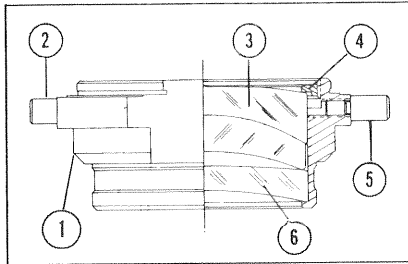

0.3X LENS CAT. NO. 31-27-41

Key	Description	Part No.
1	Mount	312741-101
2	Lens A	312741-021
3	Retainer	312742-102
4	Lens B	312741-022

0.75X LENS CAT. NO. 31-27-42

Key	Description	Part No.
1	Lens A	312742-021
2	Mount	312742-101
3	Retainer	312742-102
4	Lens B	312742-022

1.5X LENS CAT. NO. 31-27-43

Key	Description	Part No.
1	Mount	312743-101
2	Lens A	312743-021
3	Retainer	312743-102
4	Lens B	312743-022

Supplementary Lenses For StereoZoom 7

.25X LENS ADAPTER
CAT. NO. 31-27-08