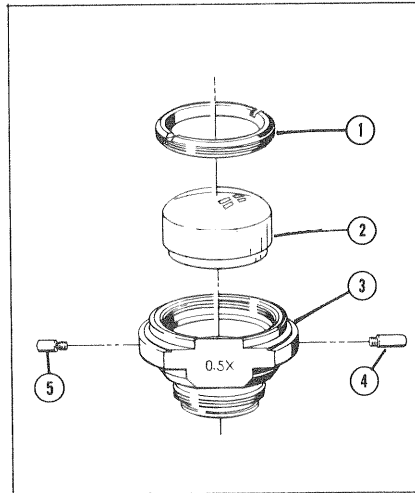

0.3X LENS CAT. NO. 31-27-41

Key	Description	Part No.
1	Mount	312741-101
2	Lens A	312741-021
3	Retainer	312742-102
4	Lens B	312741-022

0.75X LENS CAT. NO. 31-27-42

Key	Description	Part No.
1	Lens A	312742-021
2	Mount	312742-101
3	Retainer	312742-102
4	Lens B	312742-022

1.5X LENS CAT. NO. 31-27-43

Key	Description	Part No.
1	Mount	312743-101
2	Lens A	312743-021
3	Retainer	312743-102
4	Lens B	312743-022

Supplementary Lenses For StereoZoom 7

.25X LENS ADAPTER
CAT. NO. 31-27-08

Key	Description	Part No.
1	Mount	312708-102
2	Pin	312704-108
3	AB Lens Assy	312708-023
4	Retainer	312708-103
5	Pin	312704-107
6	C Lens	312708-024

0.5X LENS CAT. NO. 31-27-04

Key	Description	Part No.
1	Retainer	312704-102
2	Lens AB Assy	312704-026
3	Mount	312704-101
4	Pin	312704-107
5	Pin	312704-108

1.5X LENS CAT. NO. 31-27-05

Key	Description	Part No.
1	Retainer	312704-102
2	Lens AB Assy	312705-026
3	Lens C	312705-024
4	Mount	312705-101
5	Pin	312704-107
6	Pin	312704-108

2.0X LENS CAT. NO. 31-27-06

Key	Description	Part No.
1	Retainer	312704-102
2	Lens AB Assy	312706-026
3	Spring	312706-103
4	Lens C	312706-024
5	Mount	312706-105
6	Pin	312704-107
7	Pin	312704-108