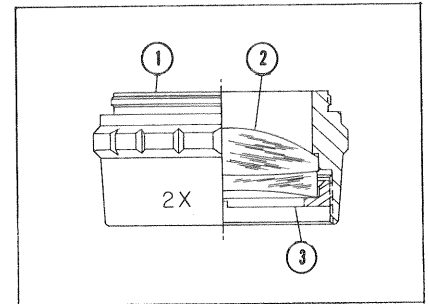

2X LENS CAT. NO. 31-26-19

Key	Description	Part No.
1	Mount	312619-107
2	Lens AB Assy	312619-028
3	Retainer	312619-110