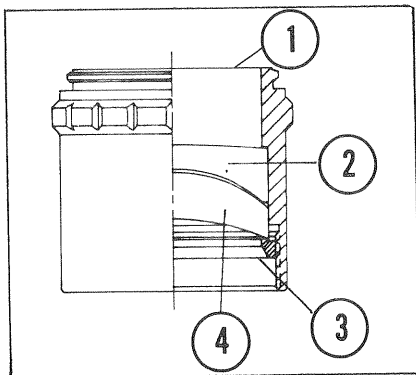

Supplementary Lenses - Stereo 1 & 2, StereoZoom 3, 4 & 5

**CLEAR GLASS LENS SHIELD
CAT. NO. 31-26-21**

Key	Description	Part No.
1	Lens Shield Mt.	312621-101
2	Lens Shield	312621-022
3	Retainer	312621-102

0.5X LENS CAT. NO. 31-26-18

Key	Description	Part No.
1	Mount	312618-106
2	Lens AB Assembly	312618-025
3	Retainer	312618-110

2X LENS CAT. NO. 31-26-19

Key	Description	Part No.
1	Mount	312619-107
2	Lens AB Assy	312619-028
3	Retainer	312619-110